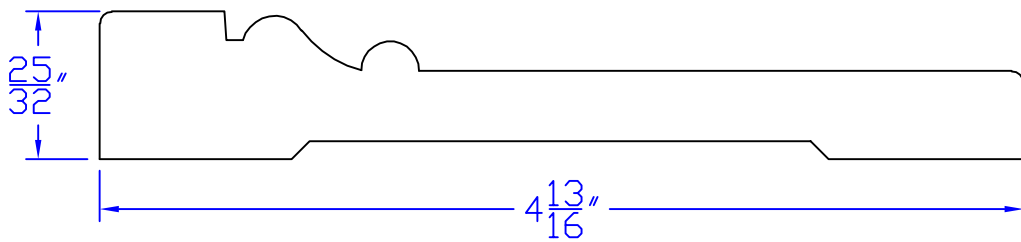

# Creative Woodworking N.W., Inc.

1036 S.E. Taylor \* Portland, Oregon 97214  
Phone:(503) 230-9265 \* Fax:(503) 232-9082  
www.Creativewoodworkingnw.com

CASG770  
25/32" x 4-13/16"