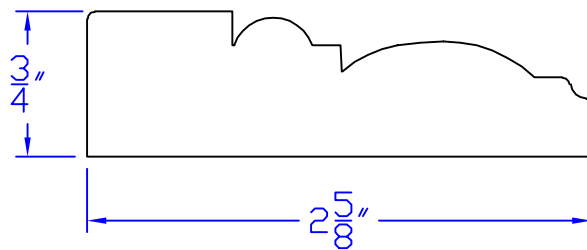

# Creative Woodworking N.W., Inc.

1036 S.E. Taylor \* Portland, Oregon 97214  
Phone:(503) 230-9265 \* Fax:(503) 232-9082  
www.Creativewoodworkingnw.com

CASG771  
3/4" x 2-5/8"