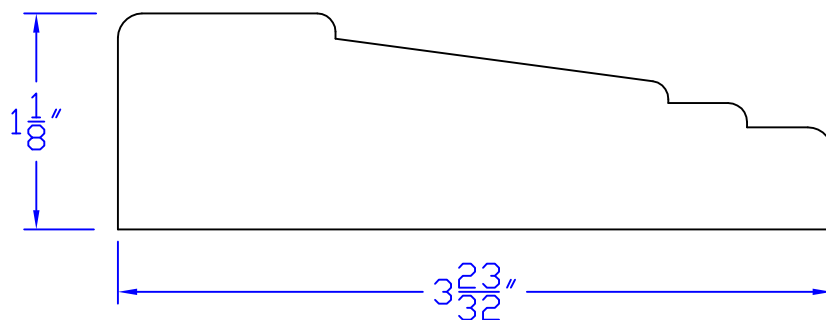

# Creative Woodworking N.W., Inc.

1036 S.E. Taylor \* Portland, Oregon 97214

Phone:(503) 230-9265 \* Fax:(503) 232-9082

www.Creativewoodworkingnw.com

CASG774

$1-1/8$ " x  $3-23/32$ "