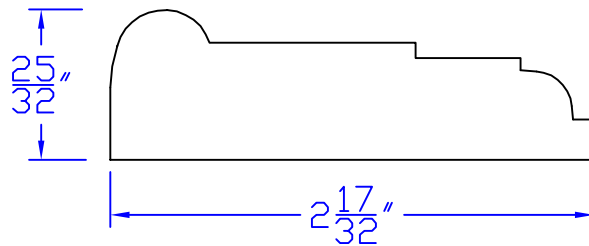

# Creative Woodworking N.W., Inc.

1036 S.E. Taylor \* Portland, Oregon 97214  
Phone:(503) 230-9265 \* Fax:(503) 232-9082  
www.Creativewoodworkingnw.com

CASG775  
 $\frac{25}{32}$ " x  $2\frac{17}{32}$ "