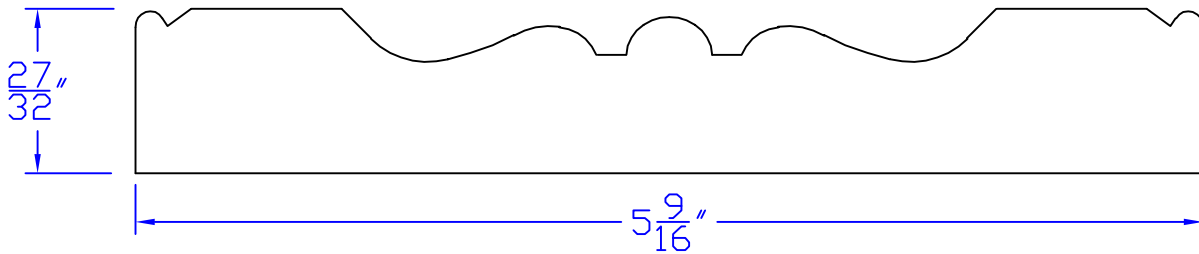

# Creative Woodworking N.W., Inc.

1036 S.E. Taylor \* Portland, Oregon 97214  
Phone:(503) 230-9265 \* Fax:(503) 232-9082  
www.Creativewoodworkingnw.com

CASG776  
 $27/32$ " x  $5-9/16$ "