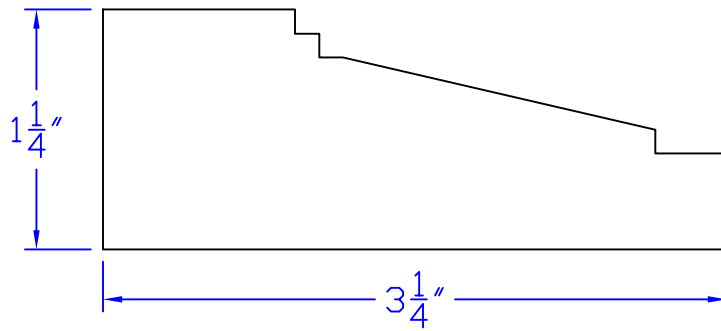

# Creative Woodworking N.W., Inc.

1036 S.E. Taylor \* Portland, Oregon 97214  
Phone:(503) 230-9265 \* Fax:(503) 232-9082  
www.Creativewoodworkingnw.com

CASG778

$1 - 1/4$ " x  $3 - 1/4$ "