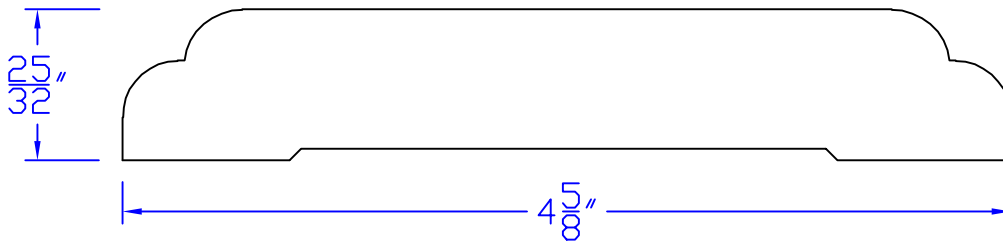

Creative Woodworking N.W., Inc.

1036 S.E. Taylor * Portland, Oregon 97214
Phone:(503) 230-9265 * Fax:(503) 232-9082
www.Creativewoodworkingnw.com

CASG782
 $25/32'' \times 4-5/8''$