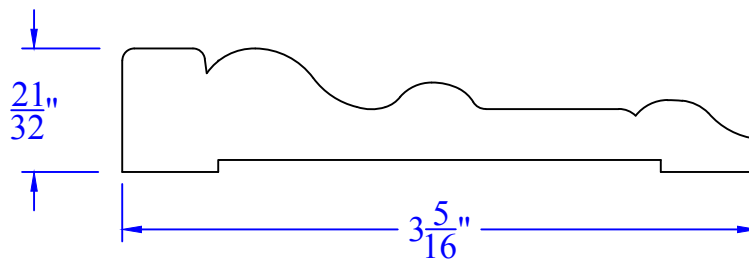

Creative Woodworking N.W., Inc.

1036 S.E. Taylor * Portland, Oregon 97214
Phone:(503) 230-9265 * Fax:(503) 232-9082
www.Creativewoodworkingnw.com

CASG785
 $21/32$ " x $3-5/16$ "