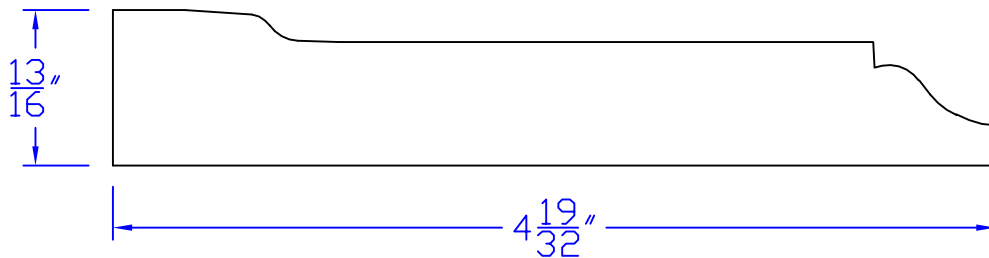

Creative Woodworking N.W., Inc.

1036 S.E. Taylor * Portland, Oregon 97214
Phone:(503) 230-9265 * Fax:(503) 232-9082
www.Creativewoodworkingnw.com

CASG787
 $13/16'' \times 4-19/32''$