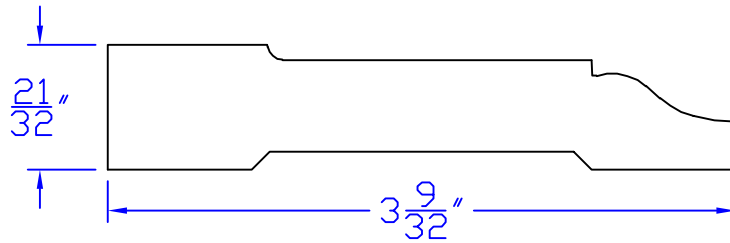

# Creative Woodworking N.W., Inc.

1036 S.E. Taylor \* Portland, Oregon 97214  
Phone:(503) 230-9265 \* Fax:(503) 232-9082  
www.Creativewoodworkingnw.com

CASG788  
 $21/32$ " x  $3-9/32$ "