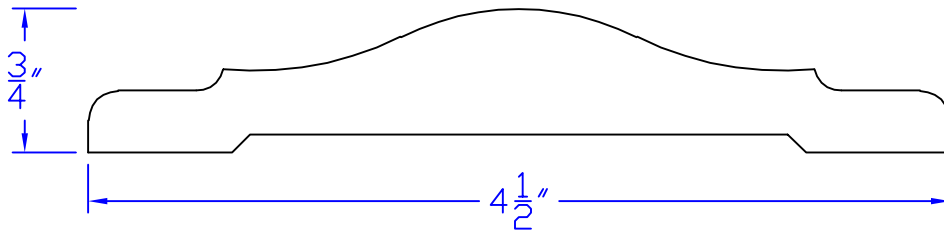

Creative Woodworking N.W., Inc.

1036 S.E. Taylor * Portland, Oregon 97214
Phone:(503) 230-9265 * Fax:(503) 232-9082
www.Creativewoodworkingnw.com

CASG789
3/4" x 4-1/2"