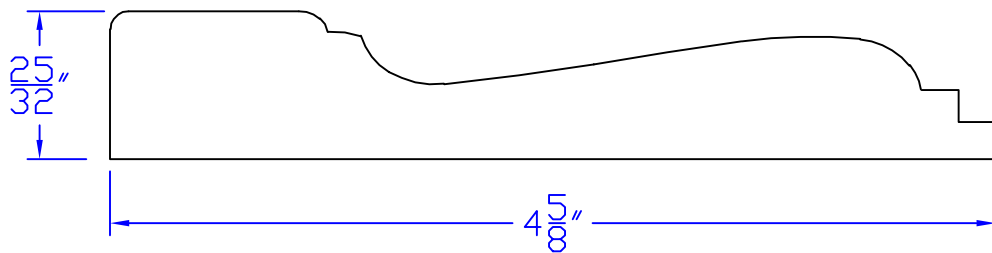

Creative Woodworking N.W., Inc.

1036 S.E. Taylor * Portland, Oregon 97214
Phone:(503) 230-9265 * Fax:(503) 232-9082
www.Creativewoodworkingnw.com

CASG790
25/32" x 4-5/8"