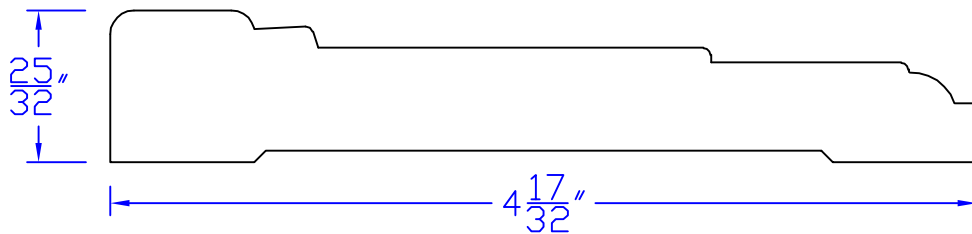

# Creative Woodworking N.W., Inc.

1036 S.E. Taylor \* Portland, Oregon 97214  
Phone:(503) 230-9265 \* Fax:(503) 232-9082  
www.Creativewoodworkingnw.com

CASG792  
 $2\frac{25}{32}$ " x  $4\frac{17}{32}$ "