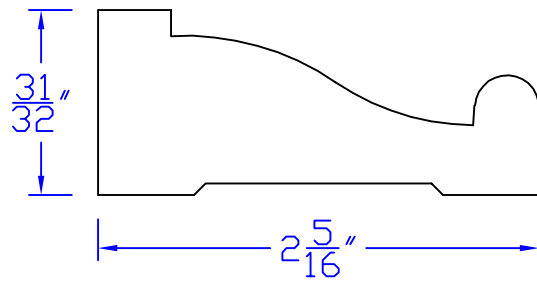

# Creative Woodworking N.W., Inc.

1036 S.E. Taylor \* Portland, Oregon 97214  
Phone:(503) 230-9265 \* Fax:(503) 232-9082  
www.Creativewoodworkingnw.com

CASG793  
 $31/32$ " x  $2-5/16$ "