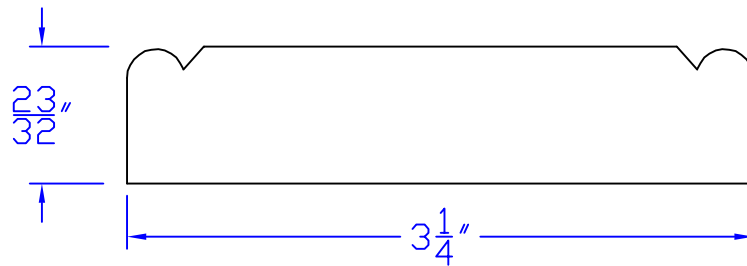

# Creative Woodworking N.W., Inc.

1036 S.E. Taylor \* Portland, Oregon 97214  
Phone:(503) 230-9265 \* Fax:(503) 232-9082  
www.Creativewoodworkingnw.com

CASG796  
 $\frac{23}{32}$ " x  $3\frac{1}{4}$ "