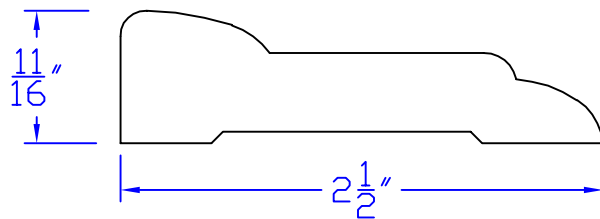

# Creative Woodworking N.W., Inc.

1036 S.E. Taylor \* Portland, Oregon 97214  
Phone:(503) 230-9265 \* Fax:(503) 232-9082  
www.Creativewoodworkingnw.com

CASG800

$11/16$ " x  $2-1/2$ "