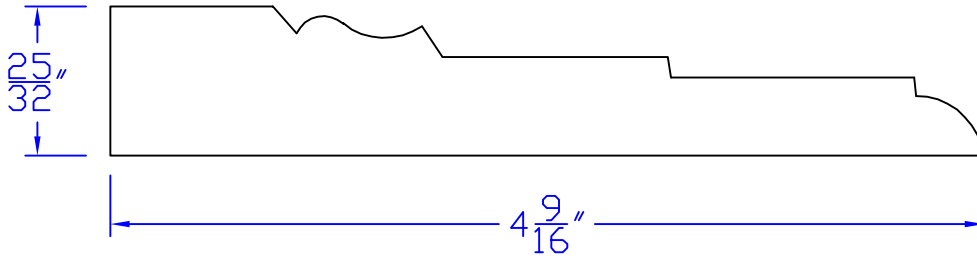

Creative Woodworking N.W., Inc.

1036 S.E. Taylor * Portland, Oregon 97214
Phone:(503) 230-9265 * Fax:(503) 232-9082
www.Creativewoodworkingnw.com

CASG805
 $25/32$ " x $4-9/16$ "