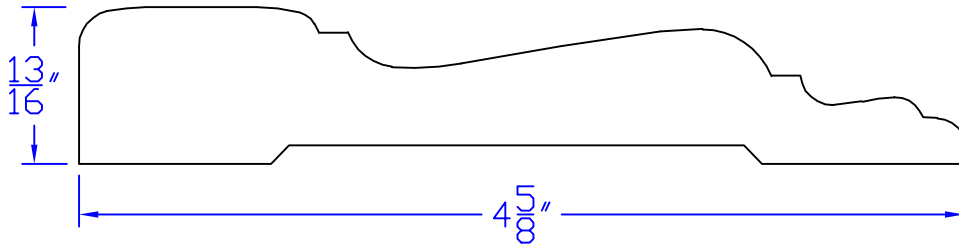

Creative Woodworking N.W., Inc.

1036 S.E. Taylor * Portland, Oregon 97214
Phone:(503) 230-9265 * Fax:(503) 232-9082
www.Creativewoodworkingnw.com

CASG807
13/16" x 4-5/8"