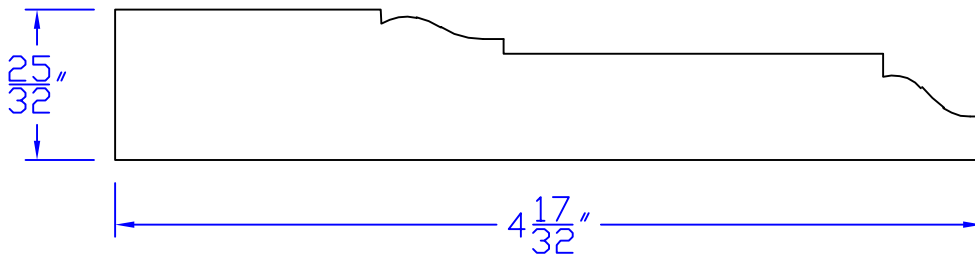

# Creative Woodworking N.W., Inc.

1036 S.E. Taylor \* Portland, Oregon 97214  
Phone:(503) 230-9265 \* Fax:(503) 232-9082  
www.Creativewoodworkingnw.com

CASG809  
 $25/32$ " x  $4-17/32$ "