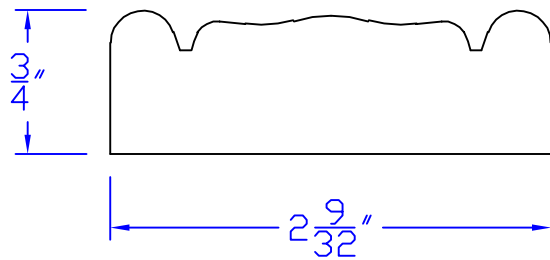

Creative Woodworking N.W., Inc.

1036 S.E. Taylor * Portland, Oregon 97214
Phone:(503) 230-9265 * Fax:(503) 232-9082
www.Creativewoodworkingnw.com

CASG815
3/4" x 2-9/32"