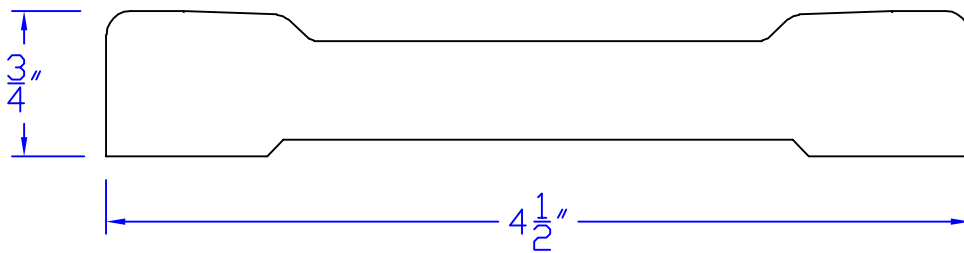

Creative Woodworking N.W., Inc.

1036 S.E. Taylor * Portland, Oregon 97214
Phone:(503) 230-9265 * Fax:(503) 232-9082
www.Creativewoodworkingnw.com

CASG817
3/4" x 4-1/2"