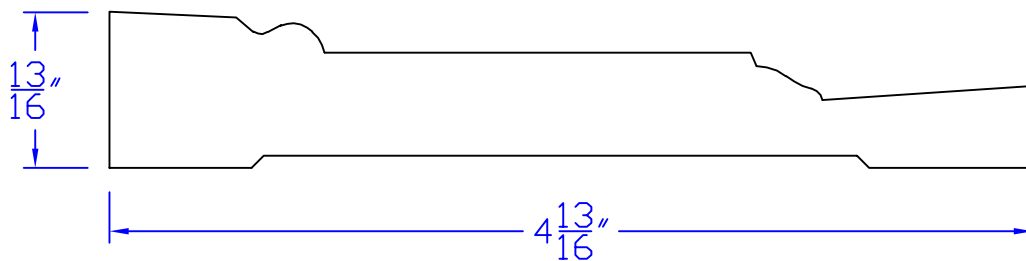

Creative Woodworking N.W., Inc.

1036 S.E. Taylor * Portland, Oregon 97214
Phone:(503) 230-9265 * Fax:(503) 232-9082
www.Creativewoodworkingnw.com

CASG818

$13/16$ " x $4-13/16$ "