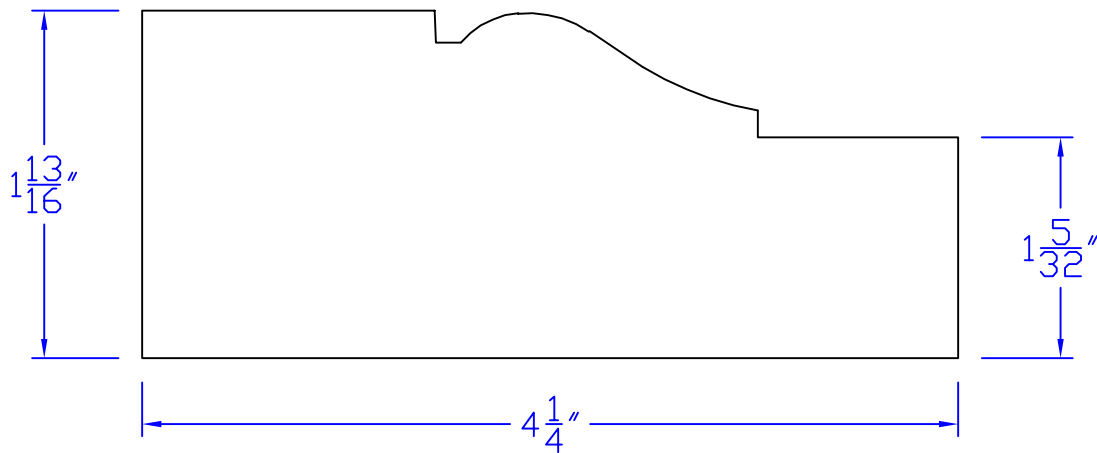

Creative Woodworking N.W., Inc.

1036 S.E. Taylor * Portland, Oregon 97214
Phone:(503) 230-9265 * Fax:(503) 232-9082
www.Creativewoodworkingnw.com

CASG820

$1 - 13/16$ " x $4 - 1/4$ "