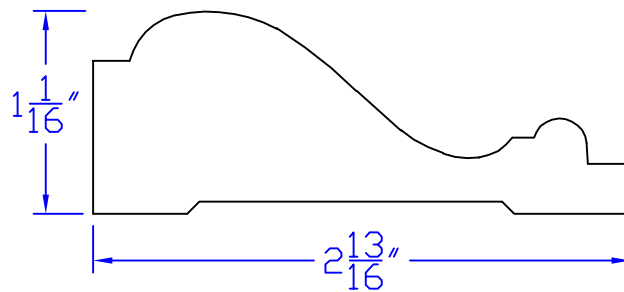

Creative Woodworking N.W., Inc.

1036 S.E. Taylor * Portland, Oregon 97214
Phone:(503) 230-9265 * Fax:(503) 232-9082
www.Creativewoodworkingnw.com

CASG821

$1 - 1/16'' \times 2 - 13/16''$