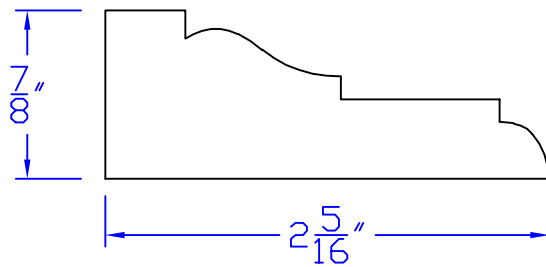

# Creative Woodworking N.W., Inc.

1036 S.E. Taylor \* Portland, Oregon 97214  
Phone:(503) 230-9265 \* Fax:(503) 232-9082  
www.Creativewoodworkingnw.com

CASG824

7/8" x 2-5/16"