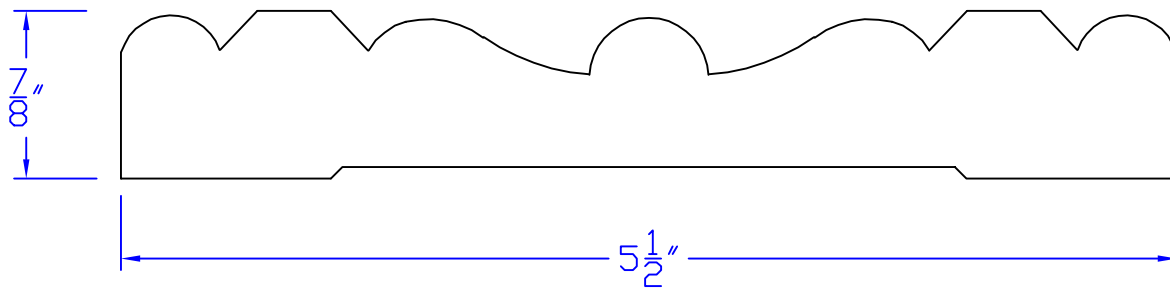

Creative Woodworking N.W., Inc.

1036 S.E. Taylor * Portland, Oregon 97214
Phone:(503) 230-9265 * Fax:(503) 232-9082
www.Creativewoodworkingnw.com

CASG825
7/8" x 5-1/2"