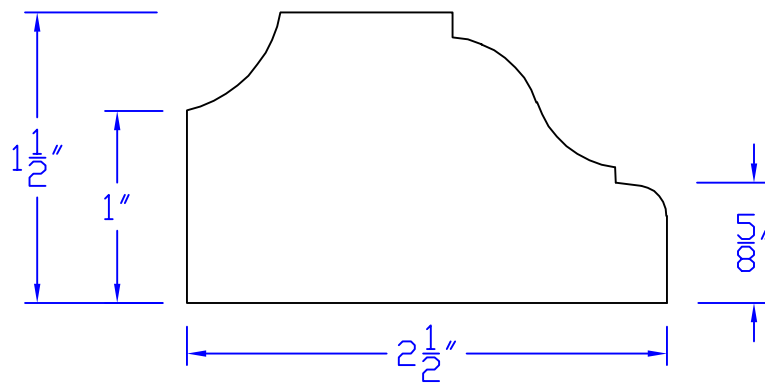

Creative Woodworking N.W., Inc.

1036 S.E. Taylor * Portland, Oregon 97214
Phone:(503) 230-9265 * Fax:(503) 232-9082
www.Creativewoodworkingnw.com

CASG828

$1 - 1/2'' \times 2 - 1/2''$