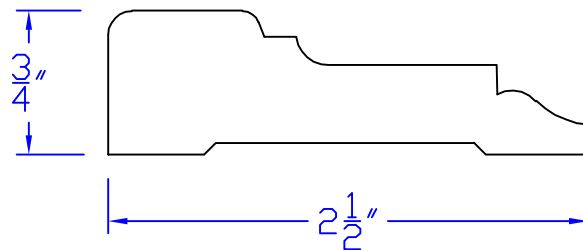

# Creative Woodworking N.W., Inc.

1036 S.E. Taylor \* Portland, Oregon 97214  
Phone:(503) 230-9265 \* Fax:(503) 232-9082  
www.Creativewoodworkingnw.com

CASG830  
3/4" x 2-1/2"