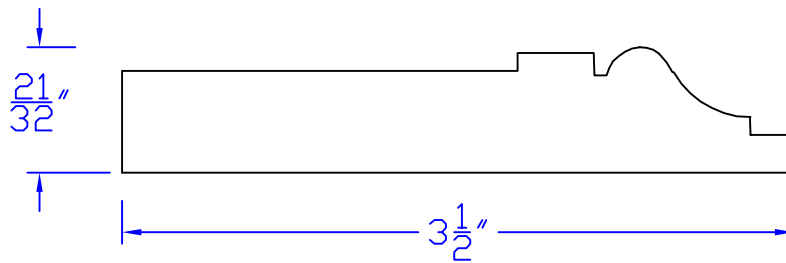

Creative Woodworking N.W., Inc.

1036 S.E. Taylor * Portland, Oregon 97214
Phone:(503) 230-9265 * Fax:(503) 232-9082
www.Creativewoodworkingnw.com

CASG833
 $21/32$ " x $3-1/2$ "