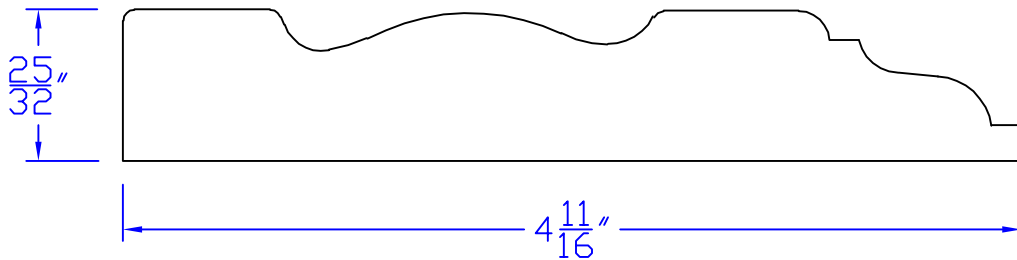

Creative Woodworking N.W., Inc.

1036 S.E. Taylor * Portland, Oregon 97214
Phone:(503) 230-9265 * Fax:(503) 232-9082
www.Creativewoodworkingnw.com

CASG834
 $25/32'' \times 4\frac{11}{16}''$