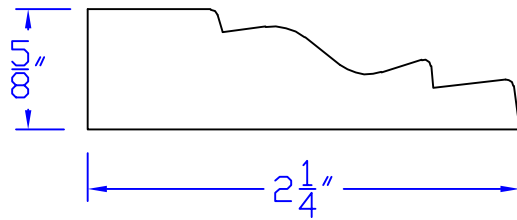

Creative Woodworking N.W., Inc.

1036 S.E. Taylor * Portland, Oregon 97214
Phone:(503) 230-9265 * Fax:(503) 232-9082
www.Creativewoodworkingnw.com

CASG835

5/8" x 2-1/4"