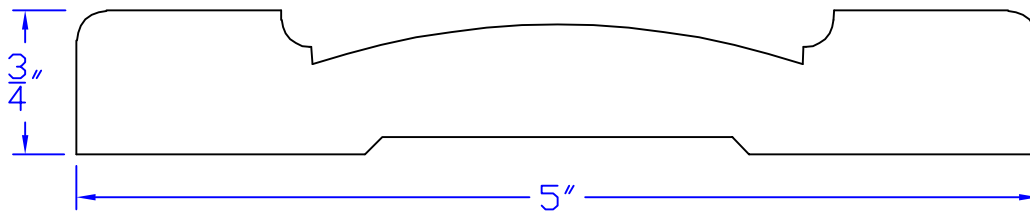

Creative Woodworking N.W., Inc.

1036 S.E. Taylor * Portland, Oregon 97214
Phone:(503) 230-9265 * Fax:(503) 232-9082
www.Creativewoodworkingnw.com

CASG837
3/4" x 5"