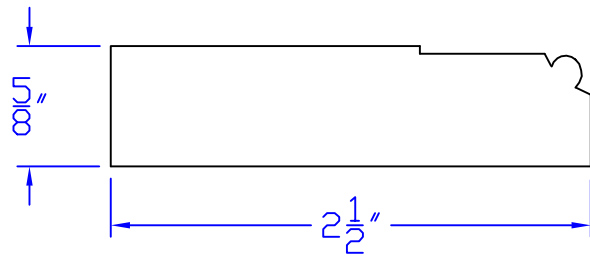

# Creative Woodworking N.W., Inc.

1036 S.E. Taylor \* Portland, Oregon 97214  
Phone:(503) 230-9265 \* Fax:(503) 232-9082  
www.Creativewoodworkingnw.com

CASG839  
 $5/8" \times 2-1/2"$