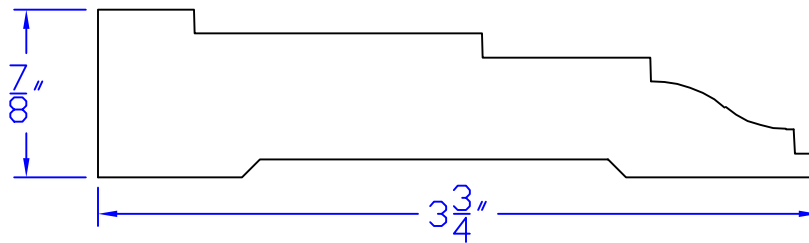

Creative Woodworking N.W., Inc.

1036 S.E. Taylor * Portland, Oregon 97214
Phone:(503) 230-9265 * Fax:(503) 232-9082
www.Creativewoodworkingnw.com

CASG840
7/8" x 3-3/4"