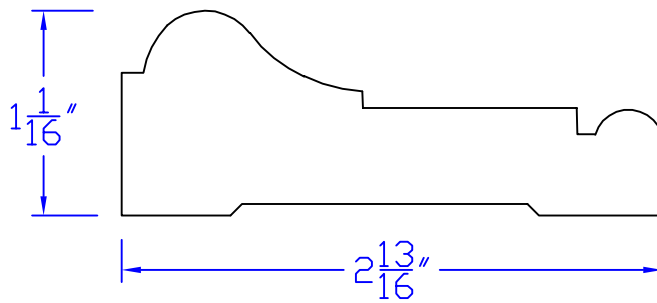

Creative Woodworking N.W., Inc.

1036 S.E. Taylor * Portland, Oregon 97214
Phone:(503) 230-9265 * Fax:(503) 232-9082
www.Creativewoodworkingnw.com

CASG841

$1 - 1/16$ " x $2 - 13/16$ "