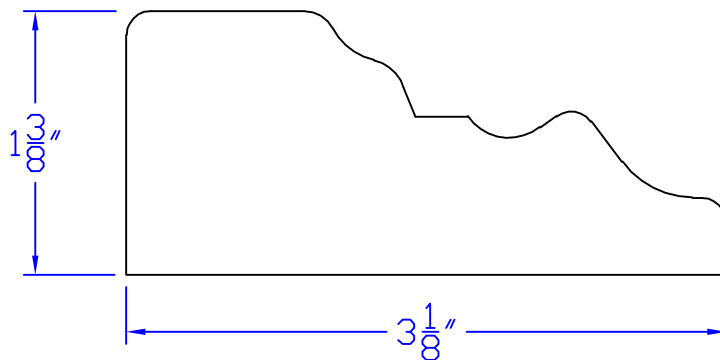

Creative Woodworking N.W., Inc.

1036 S.E. Taylor * Portland, Oregon 97214

Phone:(503) 230-9265 * Fax:(503) 232-9082

www.Creativewoodworkingnw.com

CASG850

1-3/8" x 3-1/8"