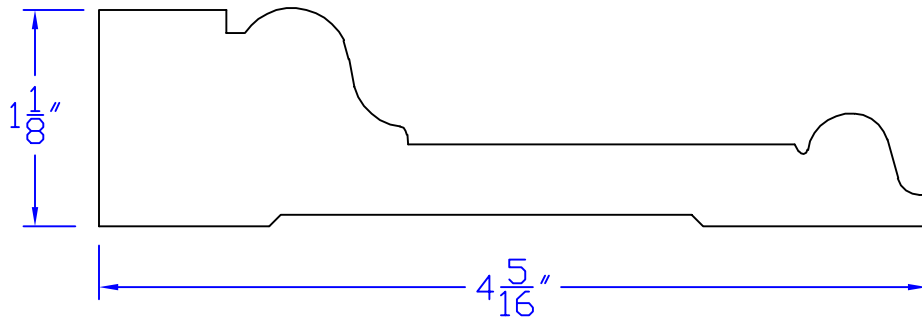

Creative Woodworking N.W., Inc.

1036 S.E. Taylor * Portland, Oregon 97214

Phone:(503) 230-9265 * Fax:(503) 232-9082

www.Creativewoodworkingnw.com

CASG851

1-1/8" x 4-5/16"