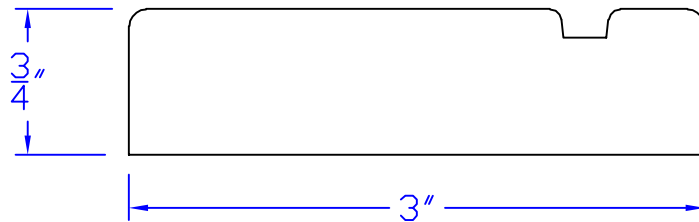

Creative Woodworking N.W., Inc.

1036 S.E. Taylor * Portland, Oregon 97214

Phone:(503) 230-9265 * Fax:(503) 232-9082

www.Creativewoodworkingnw.com

CASG852
3/4" x 3"