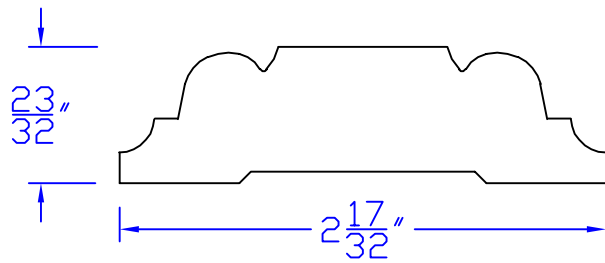

Creative Woodworking N.W., Inc.

1036 S.E. Taylor * Portland, Oregon 97214

Phone:(503) 230-9265 * Fax:(503) 232-9082

www.Creativewoodworkingnw.com

CASG853

$2\frac{23}{32}$ " \times $2\frac{17}{32}$ "