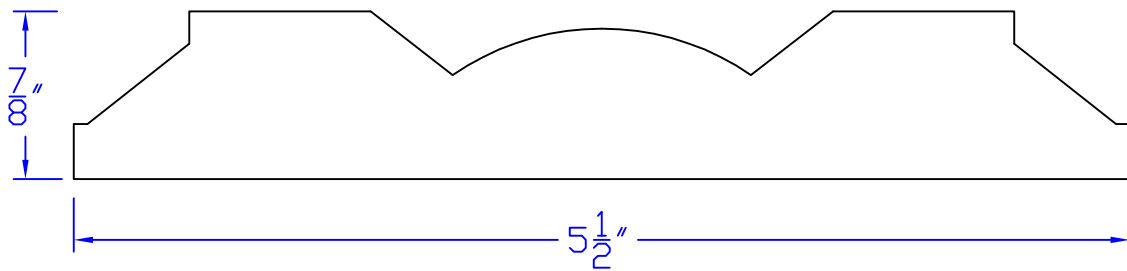

Creative Woodworking N.W., Inc.

1036 S.E. Taylor * Portland, Oregon 97214
Phone:(503) 230-9265 * Fax:(503) 232-9082
www.Creativewoodworkingnw.com

CASG857
 $7/8'' \times 5-1/2''$