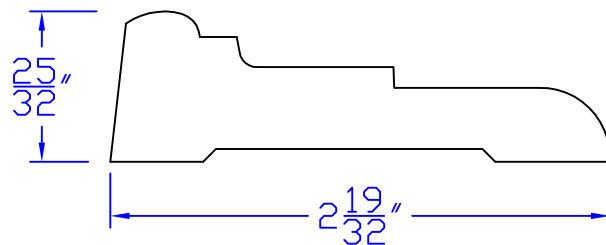

# Creative Woodworking N.W., Inc.

1036 S.E. Taylor \* Portland, Oregon 97214  
Phone:(503) 230-9265 \* Fax:(503) 232-9082  
[www.Creativewoodworkingnw.com](http://www.Creativewoodworkingnw.com)

CASG858

$25/32'' \times 2-19/32''$