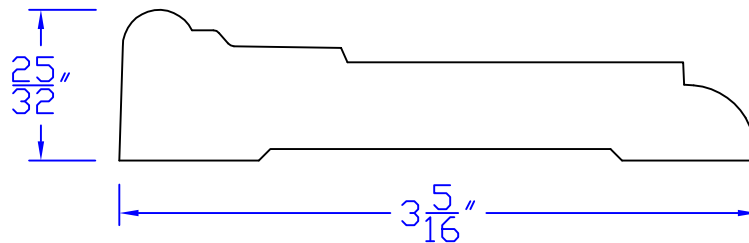

Creative Woodworking N.W., Inc.

1036 S.E. Taylor * Portland, Oregon 97214
Phone:(503) 230-9265 * Fax:(503) 232-9082
www.Creativewoodworkingnw.com

CASG859
 $2\frac{25}{32}$ " \times $3\frac{5}{16}$ "