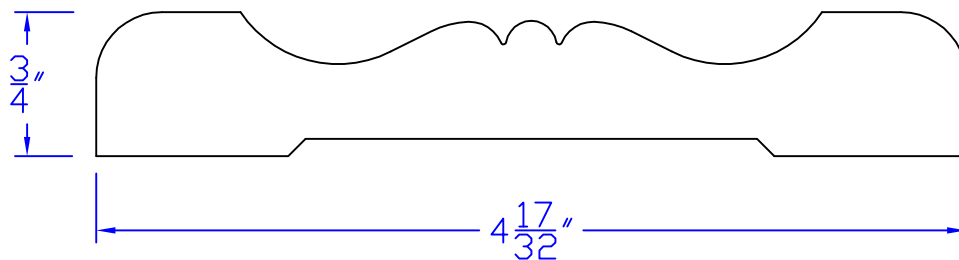

# Creative Woodworking N.W., Inc.

1036 S.E. Taylor \* Portland, Oregon 97214  
Phone:(503) 230-9265 \* Fax:(503) 232-9082  
[www.Creativewoodworkingnw.com](http://www.Creativewoodworkingnw.com)

CASG860  
3/4" x 4-17/32"