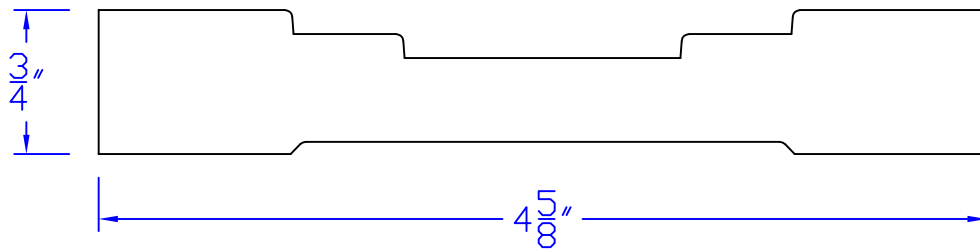

Creative Woodworking N.W., Inc.

1036 S.E. Taylor * Portland, Oregon 97214

Phone:(503) 230-9265 * Fax:(503) 232-9082

www.Creativewoodworkingnw.com

CASG862
3/4" x 4-5/8"