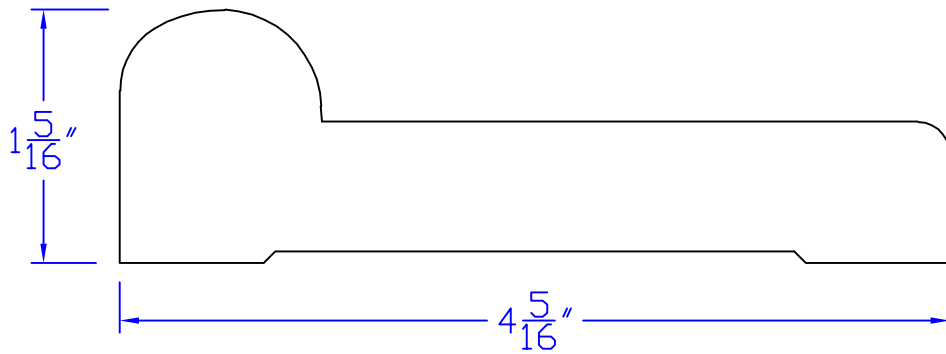

# Creative Woodworking N.W., Inc.

1036 S.E. Taylor \* Portland, Oregon 97214

Phone:(503) 230-9265 \* Fax:(503) 232-9082

www.Creativewoodworkingnw.com

CASG863

1-5/16" x 4-5/16"