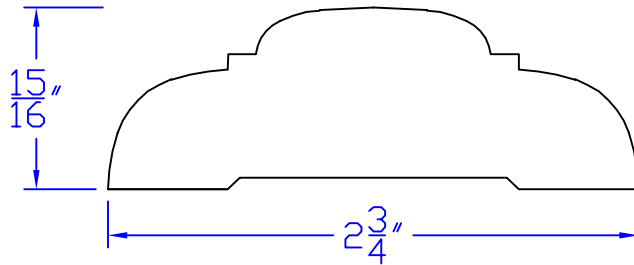

Creative Woodworking N.W., Inc.

1036 S.E. Taylor * Portland, Oregon 97214

Phone:(503) 230-9265 * Fax:(503) 232-9082

www.Creativewoodworkingnw.com

CASG864

$15/16$ " \times $2-3/4$ "