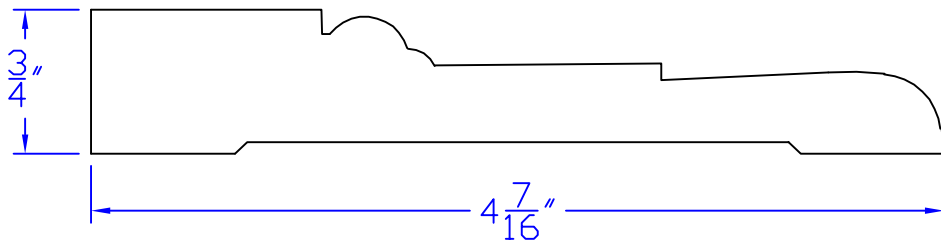

Creative Woodworking N.W., Inc.

1036 S.E. Taylor * Portland, Oregon 97214

Phone:(503) 230-9265 * Fax:(503) 232-9082

www.Creativewoodworkingnw.com

CASG867

3/4" x 4-7/16"