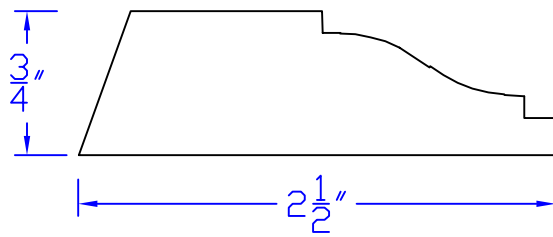

# Creative Woodworking N.W., Inc.

1036 S.E. Taylor \* Portland, Oregon 97214

Phone:(503) 230-9265 \* Fax:(503) 232-9082

www.Creativewoodworkingnw.com

CASG868

3/4" x 2-1/2"