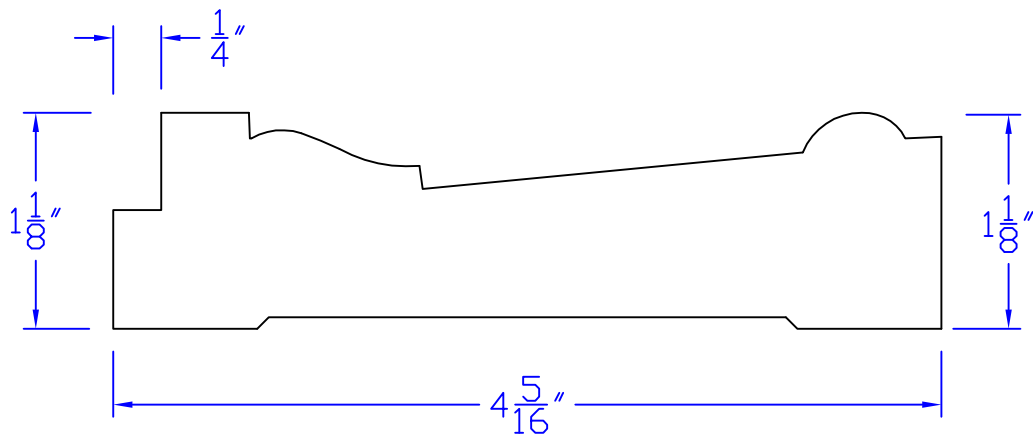

Creative Woodworking N.W., Inc.

1036 S.E. Taylor * Portland, Oregon 97214

Phone:(503) 230-9265 * Fax:(503) 232-9082

www.Creativewoodworkingnw.com

CASG869

$1\frac{1}{8}" \times 4\frac{5}{16}"$