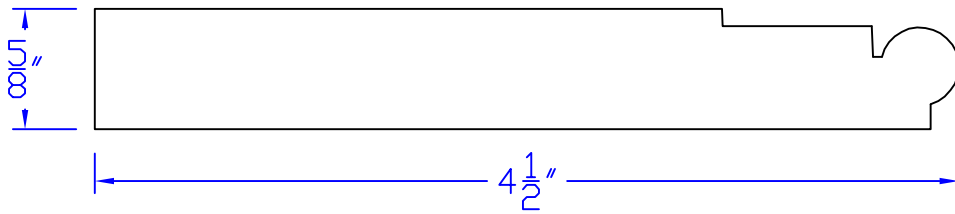

# Creative Woodworking N.W., Inc.

1036 S.E. Taylor \* Portland, Oregon 97214

Phone:(503) 230-9265 \* Fax:(503) 232-9082

www.Creativewoodworkingnw.com

CASG870  
5/8" x 4-1/2"